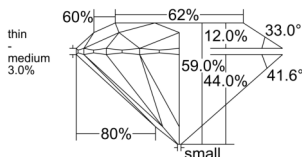

GIA®

FACSIMILE

GIA REPORT 5232536461

Verify this report at GIA.edu

GIA NATURAL DIAMOND DOSSIER®

March 18, 2025
GIA Report Number 5232536461
Shape and Cutting Style ..... Round Brilliant
Measurements ..... 4.95 - 5.01 x 2.94 mm

GRADING RESULTS

Carat Weight ..... 0.44 carat
Color Grade ..... H
Clarity Grade VS1
Cut Grade ..... Very Good

ADDITIONAL GRADING INFORMATION

Polish ..... Good
Symmetry ..... Very Good
Fluorescence ..... None
Clarity Characteristics ..... Cavity, Pinpoint
Inspection(s): GIA 5232536461

PROPORTIONS

Profile to actual proportions